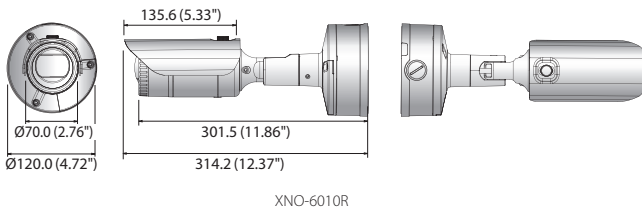

Dimensions

Unit : mm (inch)

Accessories (Optional)