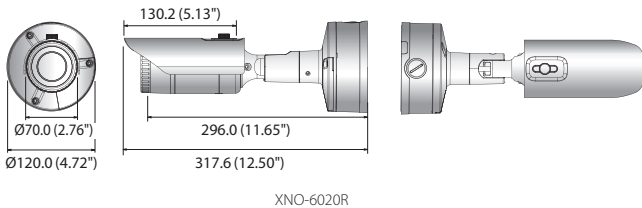

Dimensions

Unit : mm (inch)

Accessories (Optional)